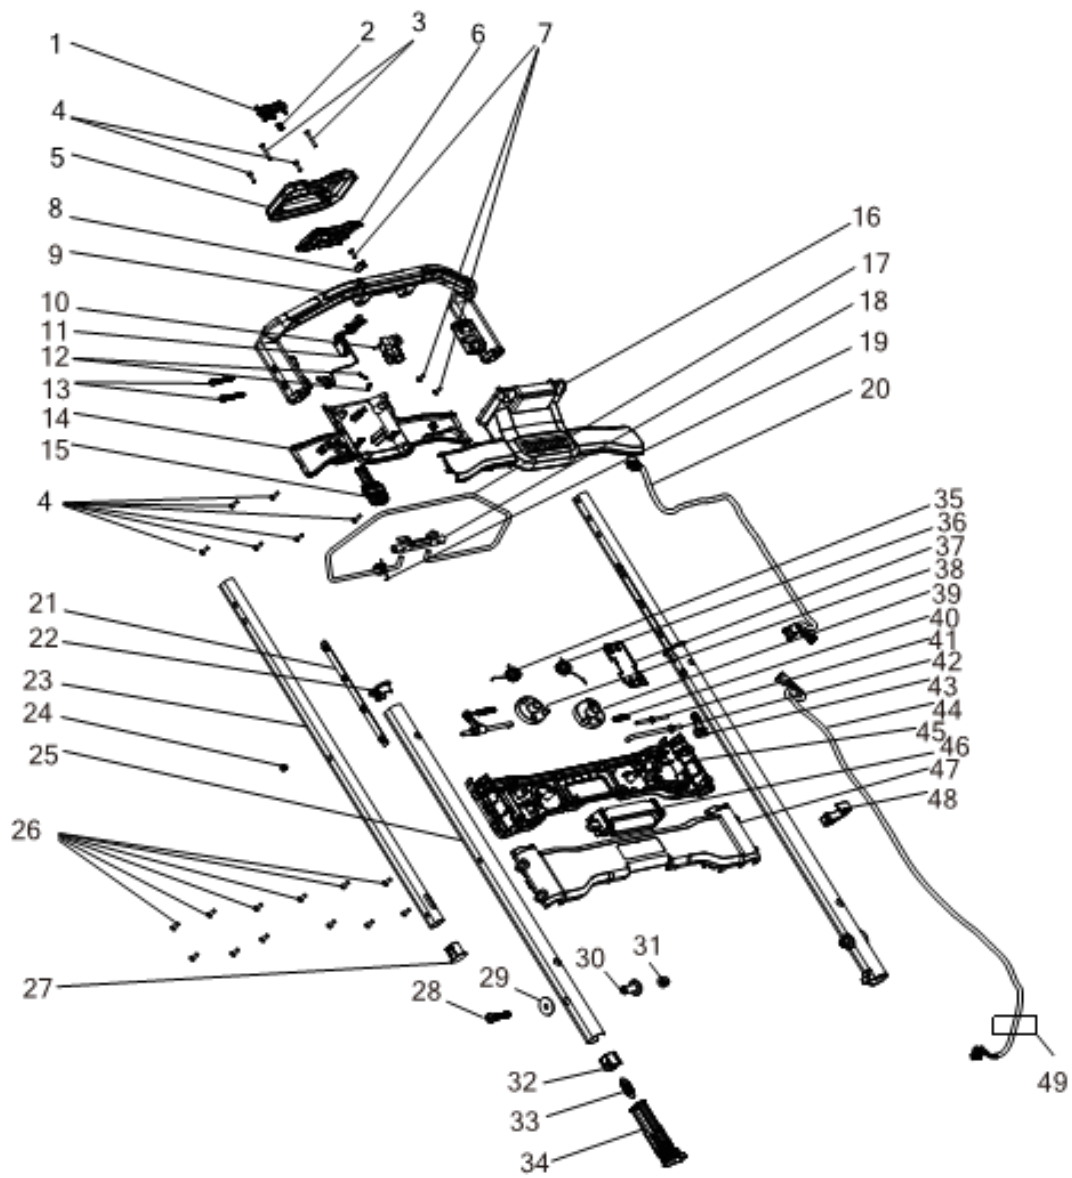

## Parts List DCMWP134N MOWER 1

Item	Part Number	Qty	Part Description	General Description	Other Info	Repair Inst	Markets
1	NA168482	1	BUTTON			No	XJ
2	NA213502	1	SPRING			No	XJ
3	90617442	2	SCREW			No	XJ
4	330019-03	8	SCREW			No	XJ
5	NA120833	1	COVER			No	XJ
6	NA312972	1	CONTROL			No	XJ
7	330019-02	3	SCREW			No	XJ
8	NA255730	1	BUTTON			No	XJ
9	NA268870	1	HANDLE SA			No	XJ
10	NA172919	1	SWITCH			No	XJ
11	NA211458	1	WIRE			No	XJ
12	N261987	2	CAP			No	XJ
13	330045-29	4	SCREW			No	XJ
14	NA120832	1	COVER			No	XJ
15	NA260845	1	KEY			No	XJ
16	NA120831	1	SWITCH COVER			No	XJ
17	NA168479	1	CATCH			No	XJ
18	NA168480	1	CAM			No	XJ
19	N534932	1	SPRING TORSION			No	XJ
20	NA172974	1	HARNES			No	XJ
21	NA302113	2	STRIP			No	XJ
22	NA302159	2	SLEEVE			No	XJ
23	NA302156	2	TUBE UPPER			No	XJ
24	NA377608	2	STOP			No	XJ
25	NA302154	2	TUBE LOWER			No	XJ
26	330019-12	36	SCREW			No	XJ
27	NA302157	2	SLEEVE			No	XJ
28	NA291227	2	BOLT			No	XJ
29	NA302168	2	WASHER			No	XJ
30	NA302166	2	SCREW			No	XJ
31	N526931	2	NUT			No	XJ
32	NA302103	2	HOOK			No	XJ