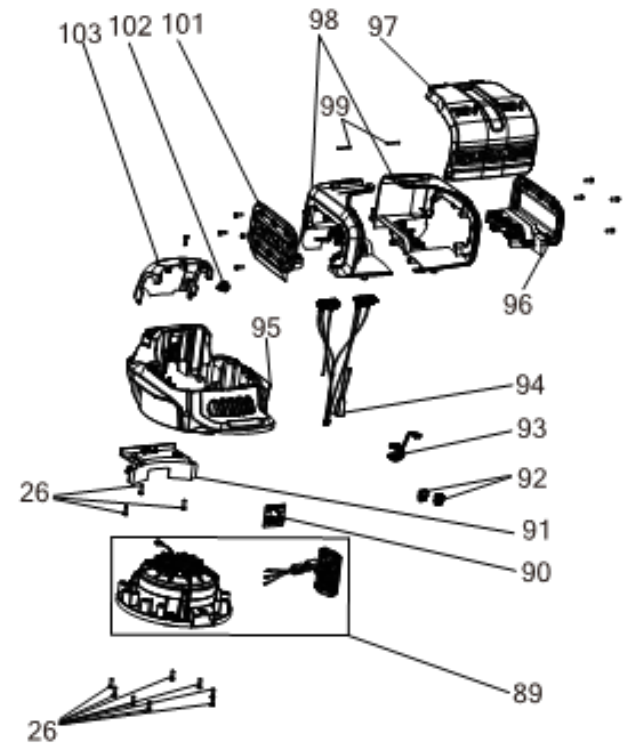

## Parts List DCMWP134N MOWER 1

Item	Part Number	Qty	Part Description	General Description	Other Info	Repair Inst	Markets
1	NA168482	1	BUTTON			No	XJ
2	NA213502	1	SPRING			No	XJ
3	90617442	2	SCREW			No	XJ
4	330019-03	8	SCREW			No	XJ
5	NA120833	1	COVER			No	XJ
6	NA312972	1	CONTROL			No	XJ
7	330019-02	3	SCREW			No	XJ
8	NA255730	1	BUTTON			No	XJ
9	NA268870	1	HANDLE SA			No	XJ
10	NA172919	1	SWITCH			No	XJ
11	NA211458	1	WIRE			No	XJ
12	N261987	2	CAP			No	XJ
13	330045-29	4	SCREW			No	XJ
14	NA120832	1	COVER			No	XJ
15	NA260845	1	KEY			No	XJ
16	NA120831	1	SWITCH COVER			No	XJ
17	NA168479	1	CATCH			No	XJ
18	NA168480	1	CAM			No	XJ
19	N534932	1	SPRING TORSION			No	XJ
20	NA172974	1	HARNES			No	XJ
21	NA302113	2	STRIP			No	XJ
22	NA302159	2	SLEEVE			No	XJ
23	NA302156	2	TUBE UPPER			No	XJ
24	NA377608	2	STOP			No	XJ
25	NA302154	2	TUBE LOWER			No	XJ
26	330019-12	36	SCREW			No	XJ
27	NA302157	2	SLEEVE			No	XJ
28	NA291227	2	BOLT			No	XJ
29	NA302168	2	WASHER			No	XJ
30	NA302166	2	SCREW			No	XJ
31	N526931	2	NUT			No	XJ
32	NA302103	2	HOOK			No	XJ