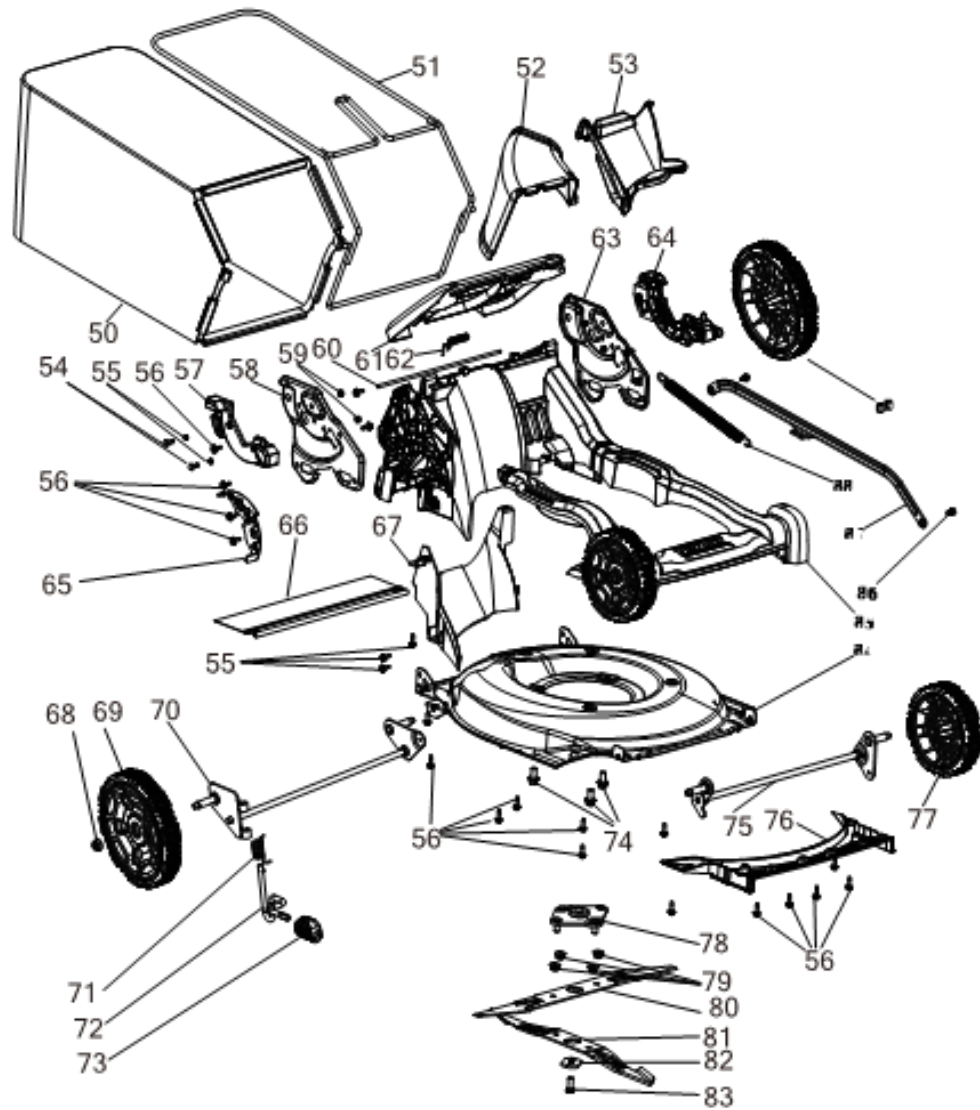

## Parts List DCMWP134N MOWER 1

Item	Part Number	Qty	Part Description	General Description	Other Info	Repair Inst	Markets
1	NA168482	1	BUTTON			No	XJ
2	NA213502	1	SPRING			No	XJ
3	90617442	2	SCREW			No	XJ
4	330019-03	8	SCREW			No	XJ
5	NA120833	1	COVER			No	XJ
6	NA312972	1	CONTROL			No	XJ
7	330019-02	3	SCREW			No	XJ
8	NA255730	1	BUTTON			No	XJ
9	NA268870	1	HANDLE SA			No	XJ
10	NA172919	1	SWITCH			No	XJ
11	NA211458	1	WIRE			No	XJ
12	N261987	2	CAP			No	XJ
13	330045-29	4	SCREW			No	XJ
14	NA120832	1	COVER			No	XJ
15	NA260845	1	KEY			No	XJ
16	NA120831	1	SWITCH COVER			No	XJ
17	NA168479	1	CATCH			No	XJ
18	NA168480	1	CAM			No	XJ
19	N534932	1	SPRING TORSION			No	XJ
20	NA172974	1	HARNES			No	XJ
21	NA302113	2	STRIP			No	XJ
22	NA302159	2	SLEEVE			No	XJ
23	NA302156	2	TUBE UPPER			No	XJ
24	NA377608	2	STOP			No	XJ
25	NA302154	2	TUBE LOWER			No	XJ
26	330019-12	36	SCREW			No	XJ
27	NA302157	2	SLEEVE			No	XJ
28	NA291227	2	BOLT			No	XJ
29	NA302168	2	WASHER			No	XJ
30	NA302166	2	SCREW			No	XJ
31	N526931	2	NUT			No	XJ
32	NA302103	2	HOOK			No	XJ